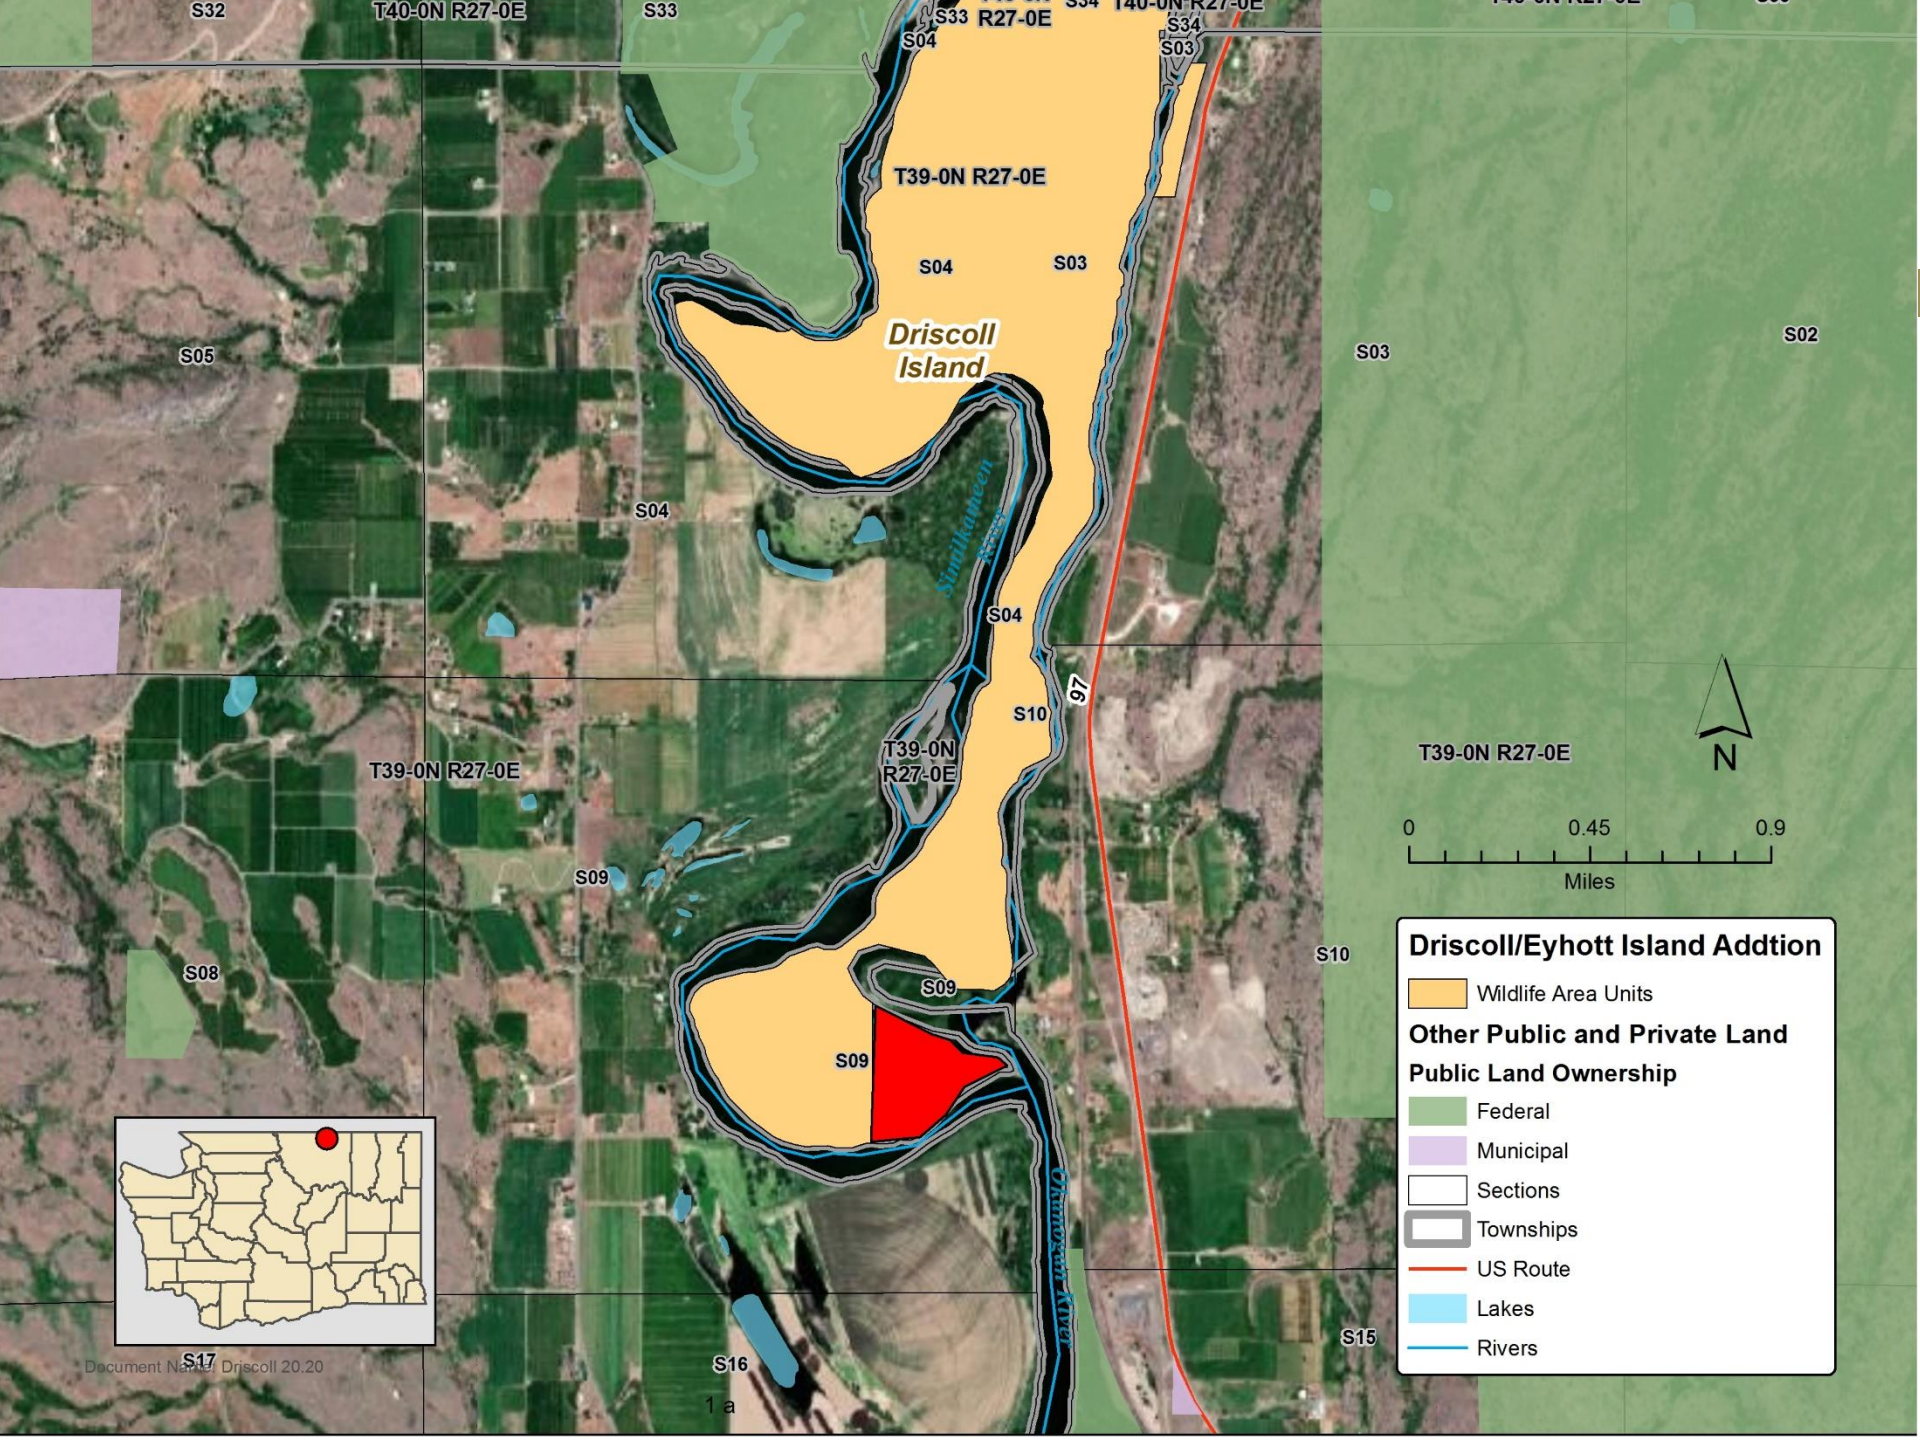

Project Highlights

- 16.5 acres
- Acquisition would protect last remaining parcel on Eyhott Island
- Critical riparian habitat with a diverse array of species including the Columbia River Steelhead and Pacific Lamprey.
- Provides an expanded opportunity for wildlife viewing, outdoor exploration, photography, and upland bird hunting.
- Supported by Okanogan County Commissioners

Driscoll Island

T39-0N R27-0E

T39-0N R27-0E

T39-0N R27-0E

T39-0N R27-0E

Driscoll/Eyhott Island Addition

- Wildlife Area Units
- Other Public and Private Land**
- Public Land Ownership**
- Federal
- Municipal
- Sections
- Townships
- US Route
- Lakes
- Rivers